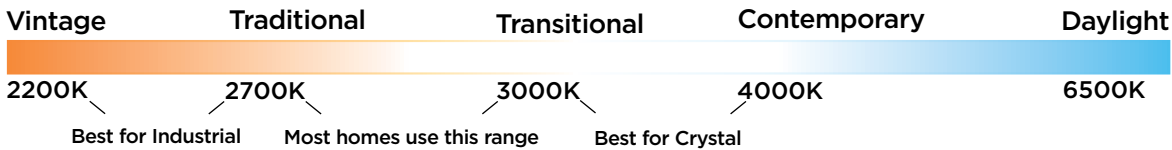

Choosing Unique Bulbs *for Unique Rooms*

Step 1: Choose to Save Money - Change your old Bulbs to LED

	DVI LED		OLD INCANDESCENT			
WATTS PER BULB	4W	6W	40W	60W	80W	100W
COST PER YEAR*	$0.56	$0.84	$5.61	$8.41	$11.21	$14.02

Cost of Bulb per year based on 3 hours of use a day

Step 2: Select a Colour Temperature To Reflect Your Mood!

Step 3: Select a Shape to Suit Your Style!

LIPSTICK E 12 CANDELABRA LED 4W=40W Reg. $21.00 SALE $16.99 AVAILABLE IN ☒ 2700K ☒ 3000K ☒ 4000K	FLAME E 12 CANDELABRA LED 4W=60W Reg. $12.00 SALE $9.99 AVAILABLE IN ☒ 2700K ☒ 3000K ☒ 4000K	TUBE E12 CANDELABRA LED 4W=40W Reg. $21.00 SALE $16.99 AVAILABLE IN ☒ 2700K ☒ 3000K	MINI EDISON E12 CANDELABRA LED 4W=40W Reg. $21.00 SALE $16.99 AVAILABLE IN ☒ 2200K ☒ 2700K
G9 G9 LED 4W=40W Reg. $12.50 SALE $9.99 AVAILABLE IN ☒ 3000K ☒ 4000K	VINTAGE E 26 Medium Base LED 6W=60W Reg. $25.00 SALE $18.99 AVAILABLE IN ☒ 2200K ☒ 2700K	SLIDE E 26 Medium Base LED 5W=60W Reg. $38.00 SALE $29.99 AVAILABLE IN ☒ 2700K	A19 E26/A19 Medium Base LED 5W=60W Reg. $12.50 SALE $9.99 AVAILABLE IN ☒ 2700K ☒ 3000K ☒ 4000K

*Special Prices are valid until December 31st 2017 *Not all products are in stock, some require special ordering

EAST:
1080 Ogilvie Road
Gloucester, Ontario
K1J 7P8
613-741-2116