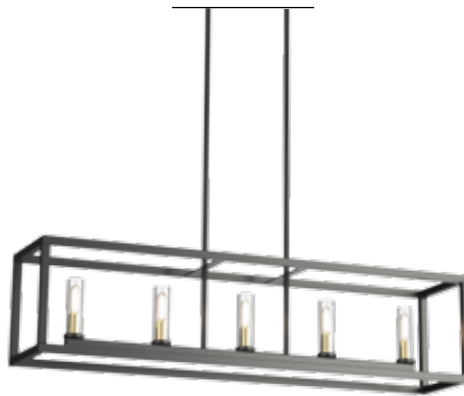

Choose from: Buffed Nickel, Chrome, Graphite, or Oil Rubbed Bronze

DVP29021
Pendant
Ø 7¼ X 7¼ X H 10¾ -50¾"

Reg. \$119.00
SALE \$99.99

DVP29025
5 Light Cluster Pendant
Ø 33½ X H 43½ -79½"

Choose from: Buffed Nickel with Graphite or Soft Gold with Graphite

DVP28102
5 Light Linear
L 36 X W 8¾ X H 14¼-50¼"

Reg. \$310.00
SALE \$279.99

Choose from: Graphite with choice of finishes on socket cups

DVP 20811
4 Light Semi Flush
Ø 17¼ X H 9¼
Reg. \$220.00
SALE \$174.99