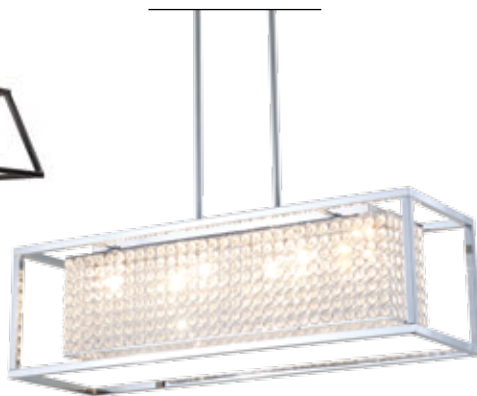

TWO
TONED

DVP30002

6 Light Linear

W 44 X D 10 X H 8½"

Available in: Graphite with Satin Nickel

Reg. \$500.00

SALE \$449.99

Reg. \$700.00

SALE \$649.99

DVP13102

6 Light Linear

L 29 X W 9½ X H 14¾-50¾"

Available in: Chrome

DVP9027

6 Light Chandelier

Ø 27 X H 32½-68½"