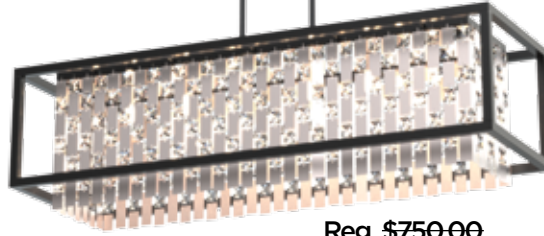

Reg. $750.00

SALE $634.99

DVP6302

Linear Pendant

W 36¼ X D 11¼ X H 16¾-52¾"

Choose from: Graphite with Chrome accents and Graphite with Champagne Gold accents

DVP18149

Orb Pendant

Ø 20¼ X H 21¼ - 61¼"

Choose from: Chrome, Graphite with Chrome, Graphite with Satin Nickel or Satin Nickel

Reg. $350.00

SALE $299.99