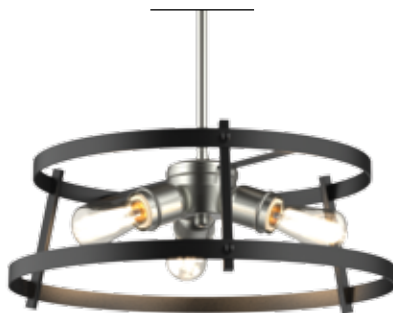

DVP29420
Pendant
Ø 16½ X H 12½-48½"

Available in: Satin Nickel with Graphite

Reg. $150.00

SALE $134.99